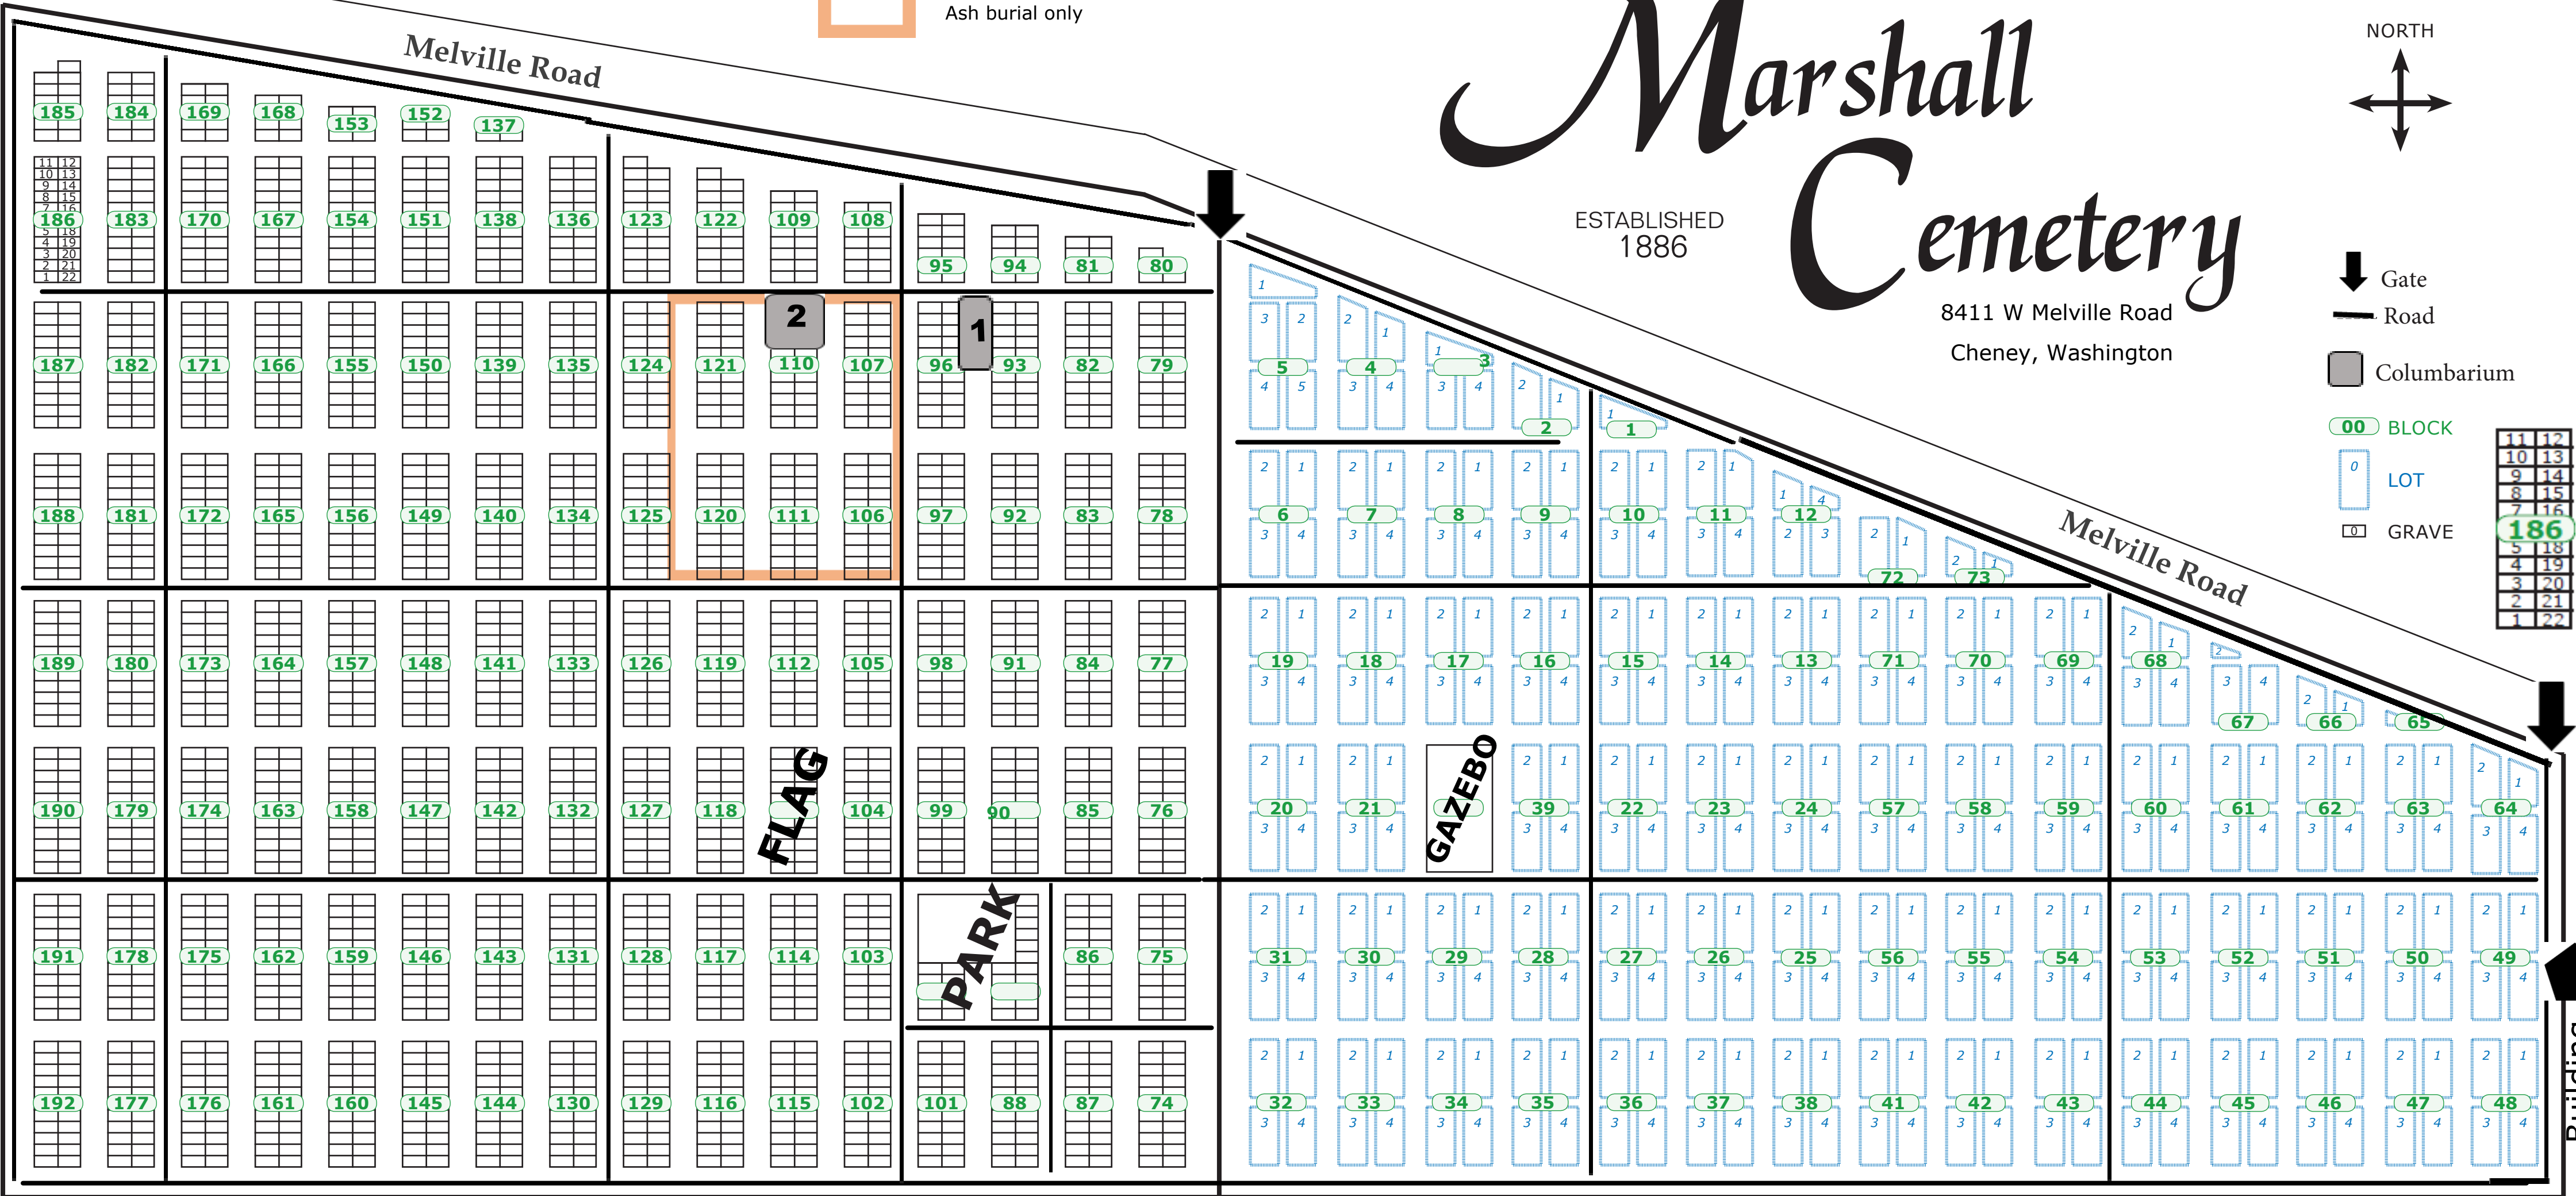

Marshall Cemetery

ESTABLISHED
1886

8411 W Melville Road
Cheney, Washington

00 BLOCK

0 LOT

GRAVE

Building